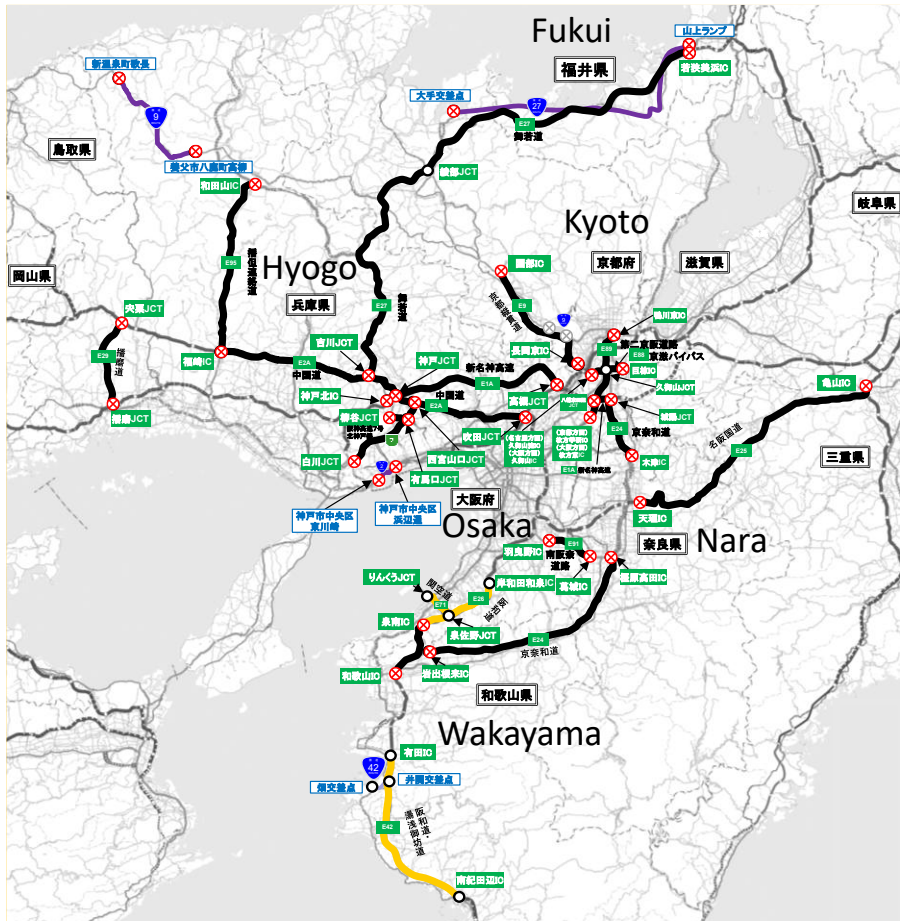

# Wide-Area Preventive Road Closures – Initiatives in Metropolitan Areas –

Fermetures préventives de la circulation  
sur un périmètre étendu

– Dispositif appliqué aux zones métropolitaines –

## Wide-area Preventive Road Closures

During periods of extensive heavy snowfall across metropolitan areas, we implement wide-area preventive closures of the main road network.

- Preventive road closures enable concentrated snow removal  
⇒ Minimizing large-scale vehicle congestion and reducing closure times