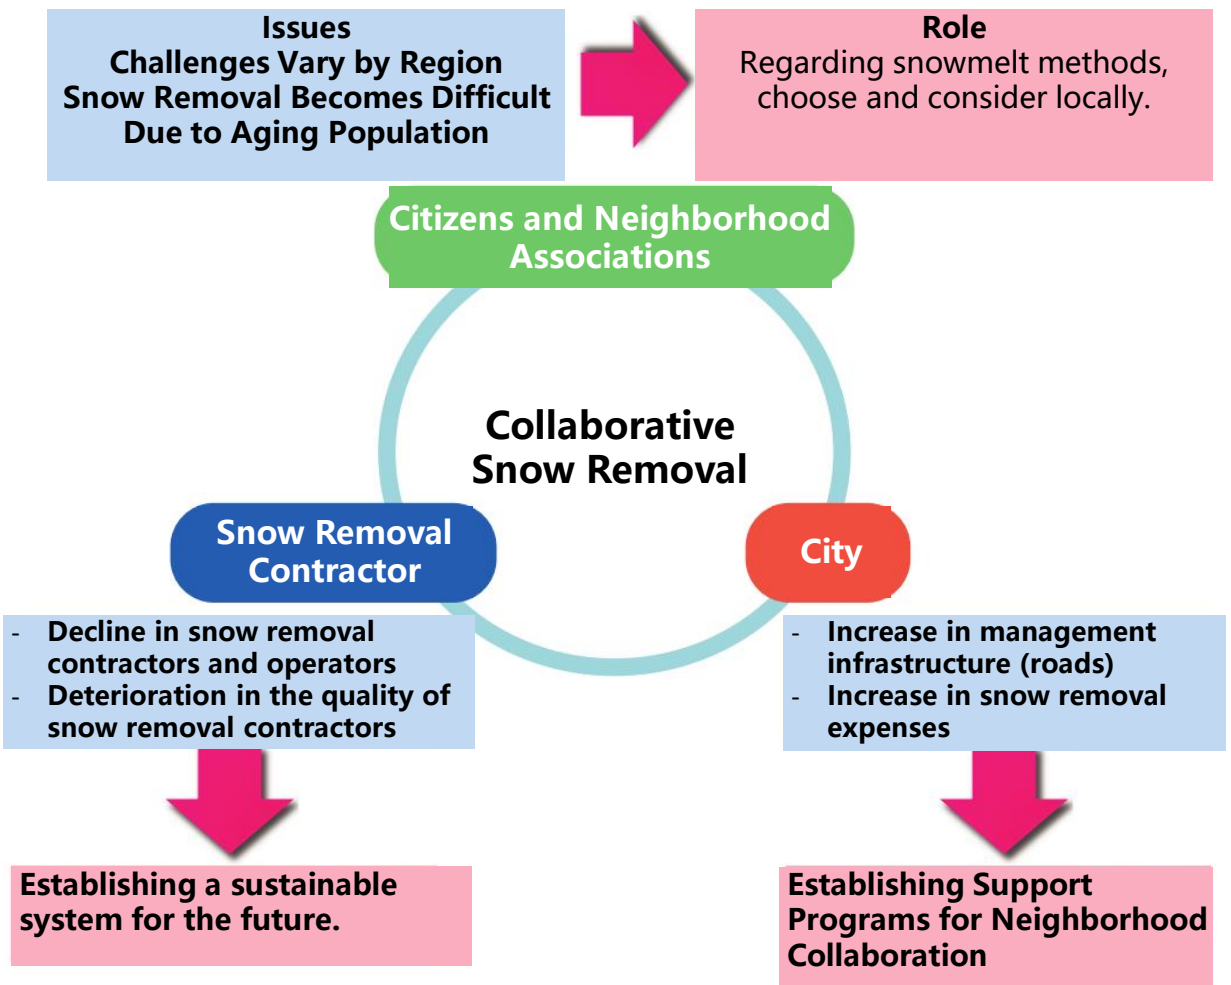

Working Together with the Community “Tripartite Snow Removal Collaboration”

Déneigement collaboratif tripartite mené
avec les collectivités locales

Snow Removal Activities at Asumino Neighborhood Association, Takizawa City, Iwate Prefecture