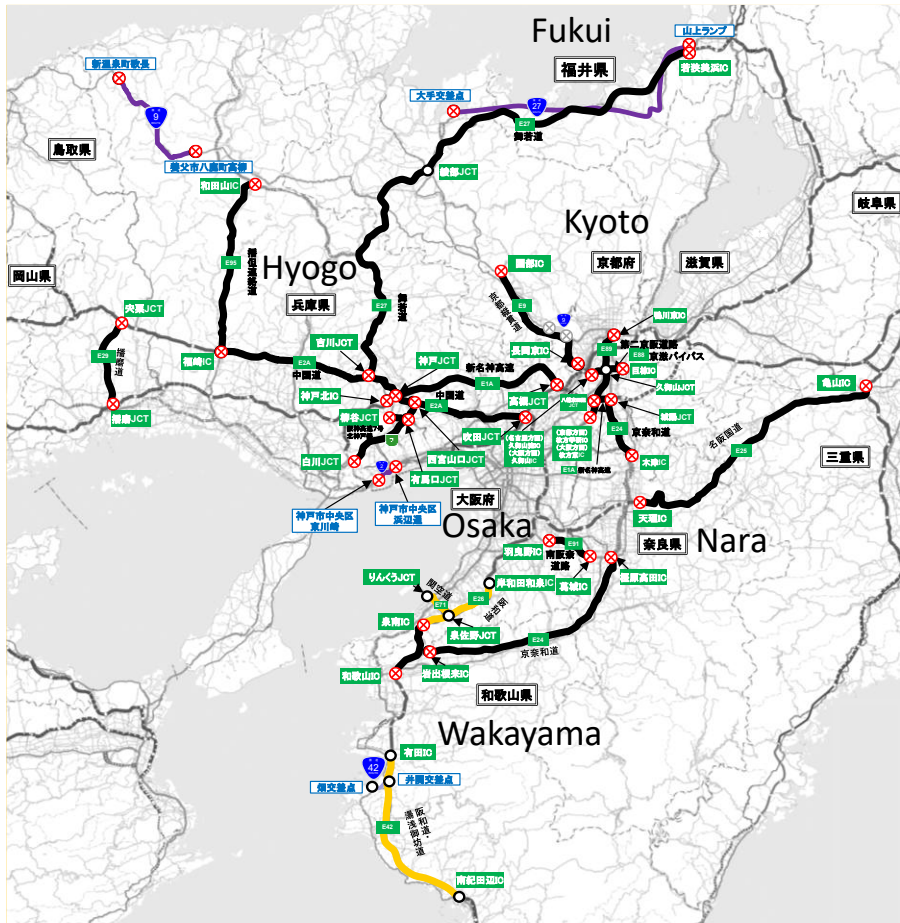

# Wide-Area Preventive Road Closures – Initiatives in Metropolitan Areas –

Fermetures préventives de la circulation  
sur un périmètre étendu

– Dispositif appliqué aux zones métropolitaines –

## Wide-area Preventive Road Closures

During periods of extensive heavy snowfall across metropolitan areas, we implement wide-area preventive closures of the main road network.

- Preventive road closures enable concentrated snow removal  
⇒ Minimizing large-scale vehicle congestion and reducing closure times